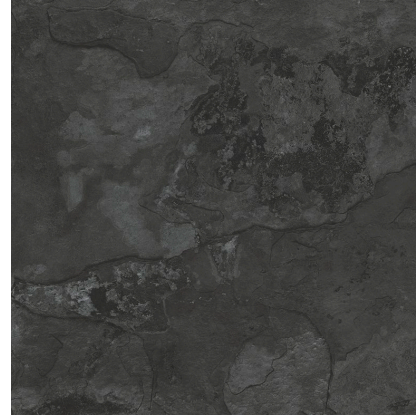

Cumbria

This elegant range is available in two sizes of matt porcelain rectified tiles & designed with a traditional natural oxidized stone effect.

Code	Colour	Finish	Size (cm)	Thickness (mm)	Material	Usage	Faces
CUMBPE6060	Pearl	Matt	60x60	9.5	Porcelain	Wall and Floor	20
CUMBPE60120	Pearl	Matt	60x120	9	Porcelain	Wall and Floor	10

Cumbria

This elegant range is available in two sizes of matt rectified porcelain tiles & designed with a traditional natural oxidized stone effect.

Code	Colour	Finish	Size (cm)	Thickness (mm)	Material	Usage	Faces
CUMBWH6060	White	Matt	60x60	9.5	Porcelain	Wall and Floor	20
CUMBWH60120	White	Matt	60x120	9	Porcelain	Wall and floor	10

Cumbria

This elegant range is available in two sizes of matt porcelain rectified tiles & designed with a traditional natural stone oxidized effect.

Code	Colour	Finish	Size (cm)	Thickness (mm)	Material	Usage	Faces
CUMBBL6060	Black	Matt	60x60	9.5	Porcelain	Wall and Floor	20
CUMBBL60120	Black	Matt	60x120	9	Porcelain	Wall and Floor	10