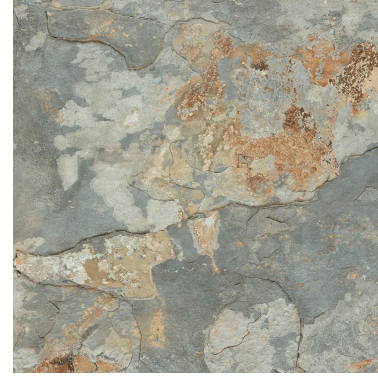

Cumbria

This elegant range is available in two sizes of matt porcelain rectified tiles & designed with a traditional natural oxidized stone effect.

Code	Colour	Finish	Size (cm)	Thickness (mm)	Material	Usage	Faces
CUMBPE6060	Pearl	Matt	60x60	9.5	Porcelain	Wall and Floor	20
CUMBPE60120	Pearl	Matt	60x120	9	Porcelain	Wall and Floor	10

Cumbria

This elegant range is available in two sizes of matt rectified porcelain tiles & designed with a traditional natural oxidized stone effect.

Code	Colour	Finish	Size (cm)	Thickness (mm)	Material	Usage	Faces
CUMBWH6060	White	Matt	60x60	9.5	Porcelain	Wall and Floor	20
CUMBWH60120	White	Matt	60x120	9	Porcelain	Wall and floor	10

Cumbria

This elegant range is available in two sizes of matt porcelain rectified tiles & designed with a traditional natural stone oxidized effect.

Code	Colour	Finish	Size (cm)	Thickness (mm)	Material	Usage	Faces
CUMBBL6060	Black	Matt	60x60	9.5	Porcelain	Wall and Floor	20
CUMBBL60120	Black	Matt	60x120	9	Porcelain	Wall and Floor	10