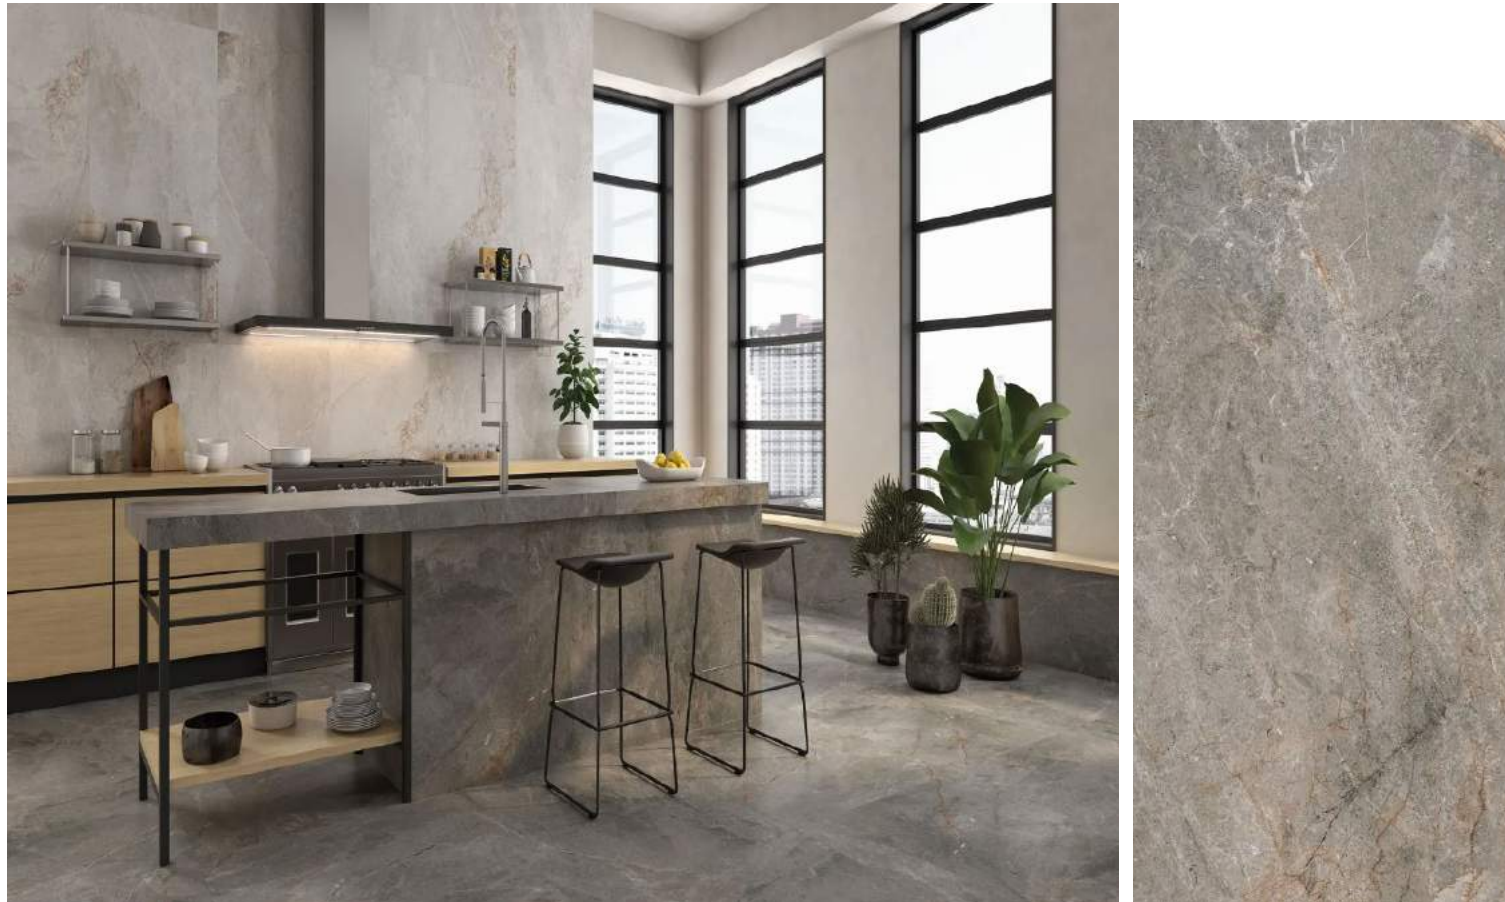

Toscana NEW

Greige marble and stone effect rectified porcelain tiles, perfect for implementing luxury and an on-trend industrial vibe into any living space. Suitable for use on both wall & floor.

Code	Colour	Finish	Size (cm)	Thickness (mm)	Material	Usage	Faces
HAL-TOSC60120	Greige	Lappato	60x120	9.5	Porcelain	Wall & Floor	12