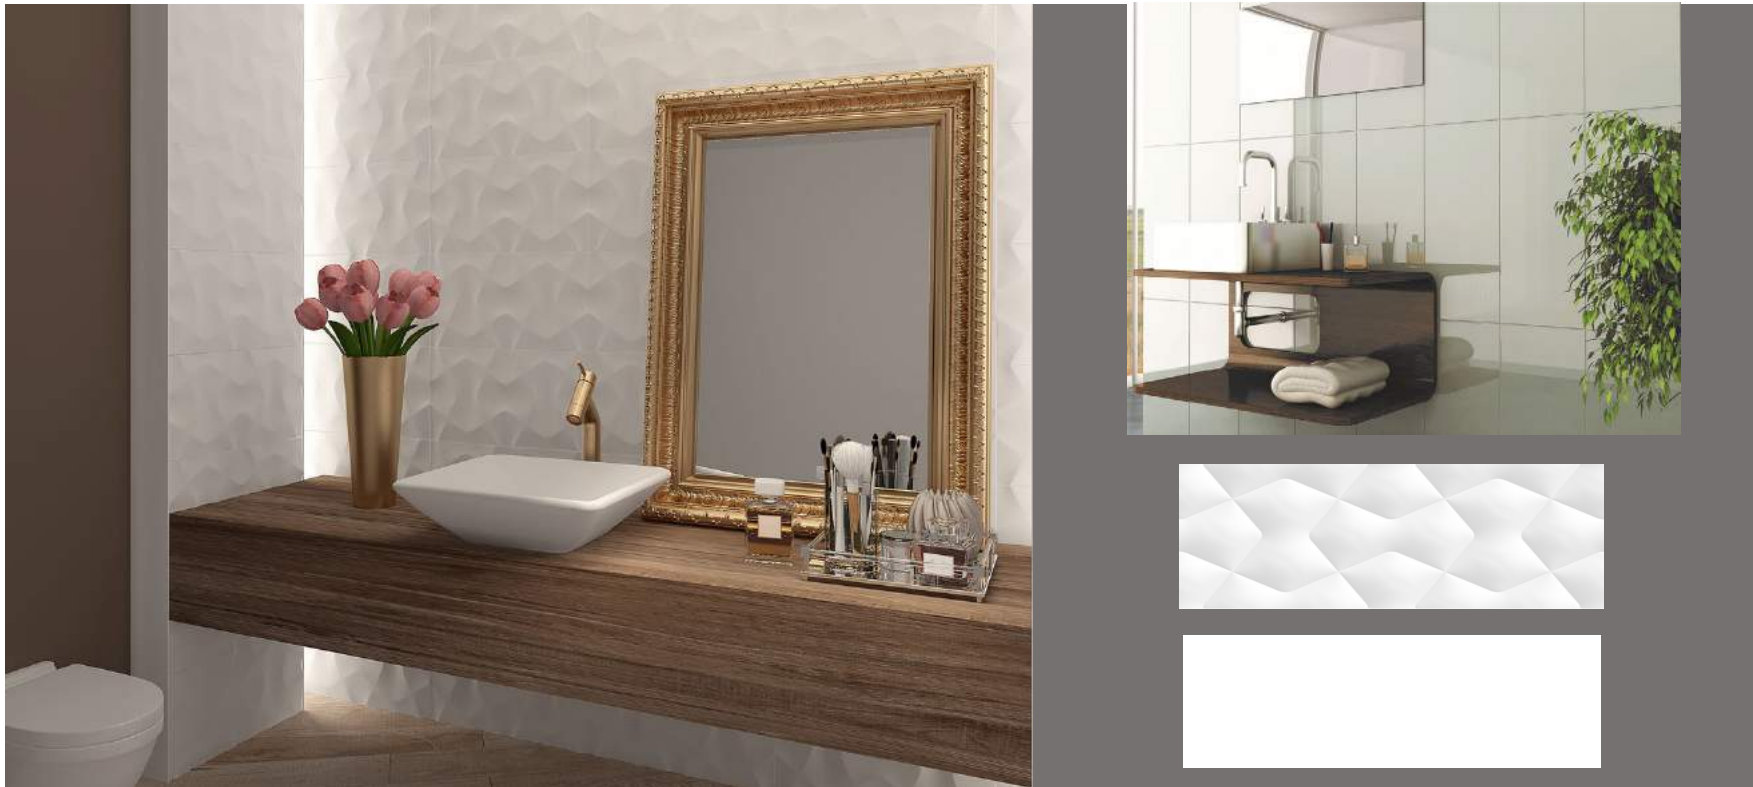

Ultra White Gloss

This range comprises of the brightest white tiles available to market in both plain and a stylish décor with a gloss finish. These timeless white ceramic tiles are easy to clean and suitable for use on walls.