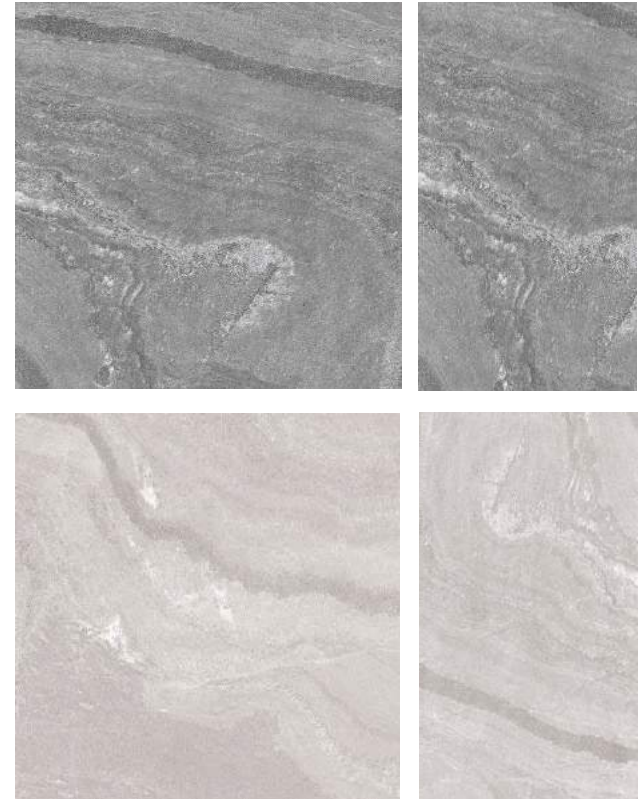

Fog

This range of marble effect tiles comes in 2 different colourways, both with a highly polished surface. Available in a ceramic 30x60 wall tile and 60x60 porcelain floor tile.

Code	Colour	Finish	Size (cm)	Thickness (mm)	Material	Usage	Faces
FOGGRYPOL3060	Light Grey	Polished	30x60	8.5	Ceramic	Wall	6
FOGANPOL3060	Anthracite	Polished	30x60	8.5	Ceramic	Wall	6
FOGGRYPOL6060	Light Grey	Polished	60x60	9	Porcelain	Wall & Floor	7
FOGANPOL6060	Anthracite	Polished	60x60	9	Porcelain	Wall & Floor	7