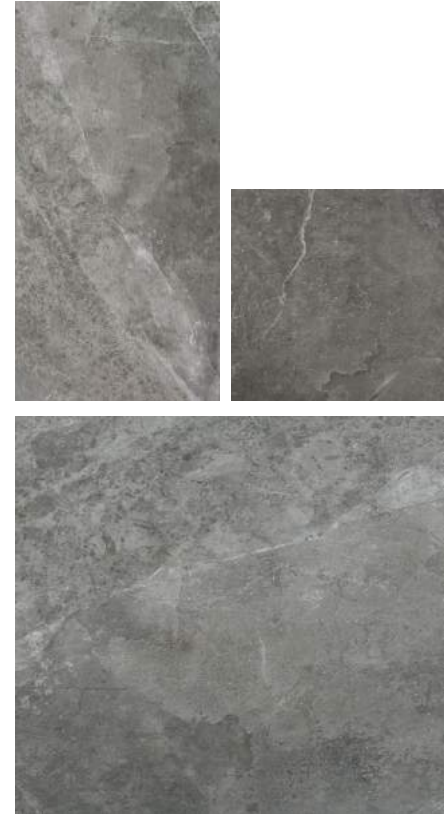

Tenby

Large format tiles available in a range of sizes and colours, this series uses the latest in anti-slip technology. Suitable for use on both wall and floor, these natural stone effect tiles can also be used outside when laid on a solid concrete base.