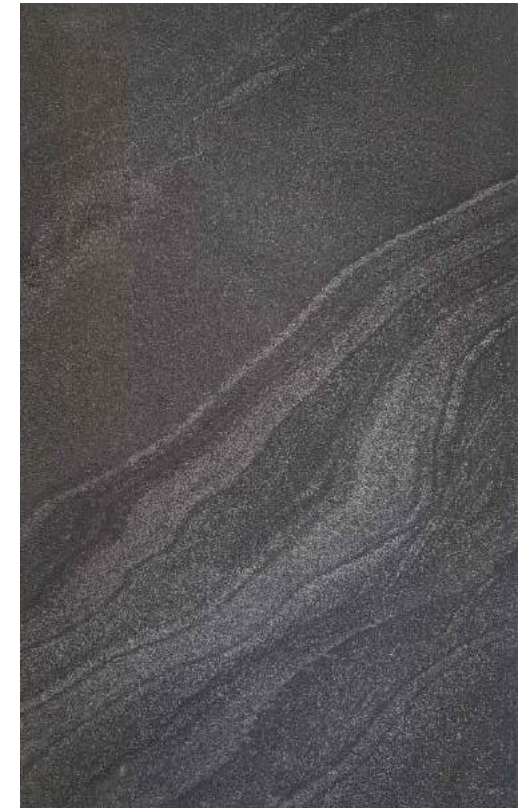

Esla Base CLEARANCE

Matt porcelain tiles in a slate effect featuring slip-stop technology. Suitable for use on both wall and floor, these natural stone effect tiles can also be used outside when laid on a solid concrete base.