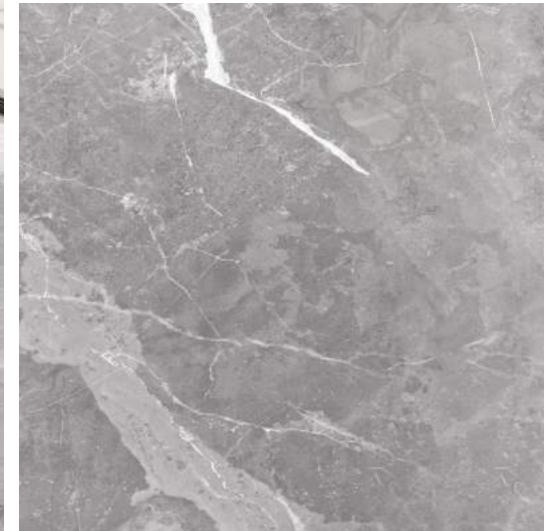

Rosa Persia

Stunning highly polished marble effect tiles with a realistic crystallised veining detail. These tiles are suitable for use on both wall and floor.

Code	Colour	Finish	Size (cm)	Thickness (mm)	Material	Usage	Faces
ROSPER120120	Grey	Polished	120x120	10	Porcelain	Wall & Floor	10