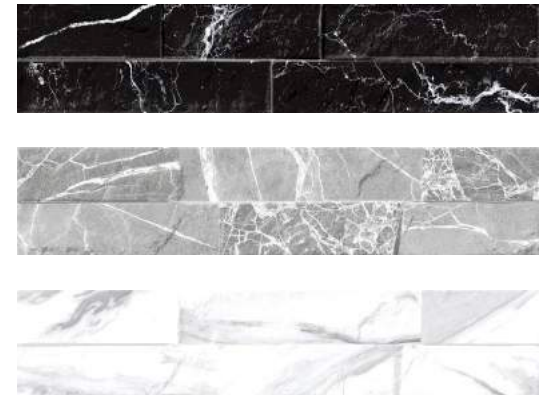

Ordino Marble

Porcelain natural stone split-face effect tiles with a matt relief finish. These tiles are suitable for use on walls, indoor and out.

Code	Colour	Finish	Size (cm)	Thickness (mm)	Material	Usage	Faces
PT15260	Marquina	Relief Matt	8x44.25	8.5	Porcelain	Wall & Floor	24
PT15261	Storm Grey	Relief Matt	8x44.25	8.5	Porcelain	Wall & Floor	24
PT15259	Carrara	Relief Matt	8x44.25	8.5	Porcelain	Wall & Floor	24