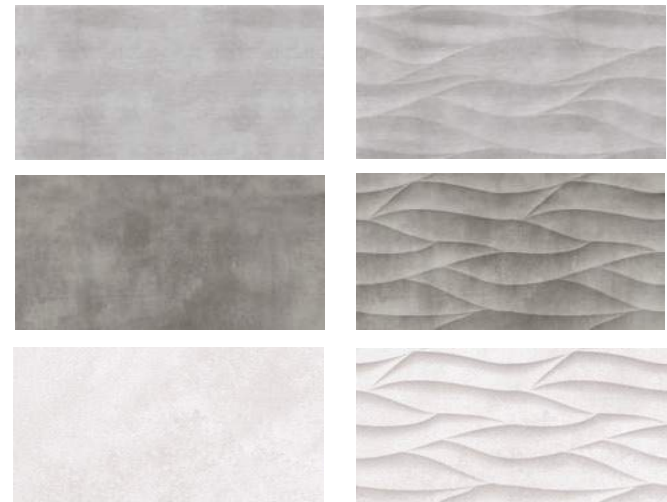

Villa

Matt cement effect tiles with a rectified edge and smooth finish.

This range features complementary relief décor tiles and are suitable for use on internal walls.

Code	Colour	Finish	Size (cm)	Thickness (mm)	Material	Usage	Faces
6340-D	Grey	Matt	30x60	8.5	Ceramic	Wall	1
6340-HL-1	Grey Decor	Matt	30x60	8.5	Ceramic	Wall	1
6267-L	White	Matt	30x60	8.5	Ceramic	Wall	1
6267-HL-6	White Decor	Matt	30x60	8.5	Ceramic	Wall	1
6339-HL-1	Dark Grey Decor	Matt	30x60	8.5	Ceramic	Wall	1