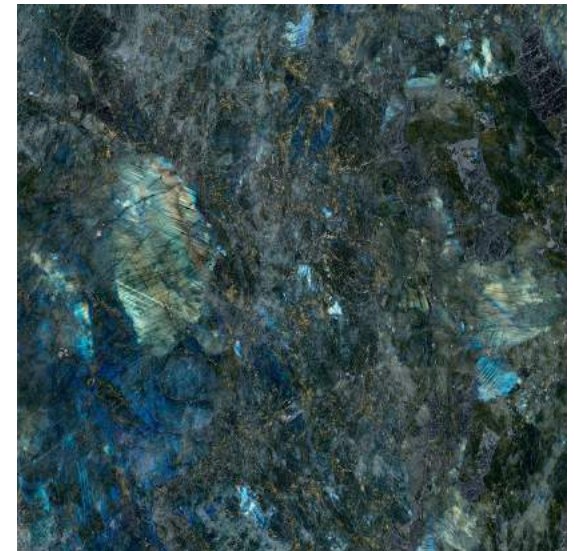

Labradorite

Highly polished large format tiles with detailed layers of iridescent blue and green replicating the schiller effect seen in the natural semi-precious stone they are designed to imitate.

Suitable for use on both wall and floor.

Code	Colour	Finish	Size (cm)	Thickness (mm)	Material	Usage	Faces
LABBL120120	Blue, Mixed	Polished	120x120	10	Porcelain	Wall & Floor	9