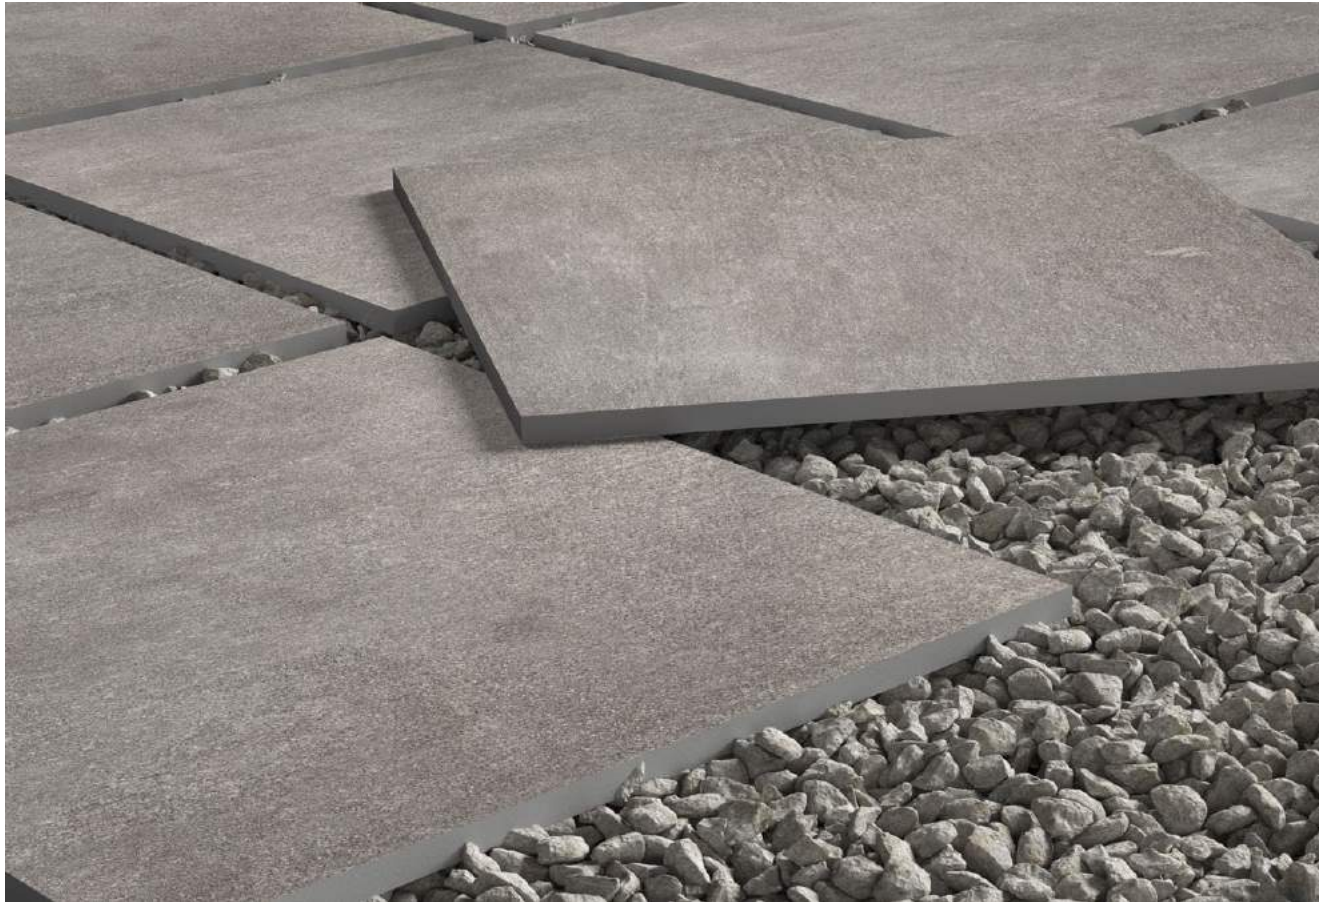

Leonardo

2cm porcelain featuring a natural stone effect and textured finish.

Suitable for use outdoors, these tiles are slip and frost resistant with a high breakage strength.

Code	Colour	Finish	Size (cm)	Thickness (mm)	Material	Usage	Faces
55015291R	Grey	Matt	60x60	20	Porcelain	Floor	1
55015292R	Anthracite	Matt	60x60	20	Porcelain	Floor	1