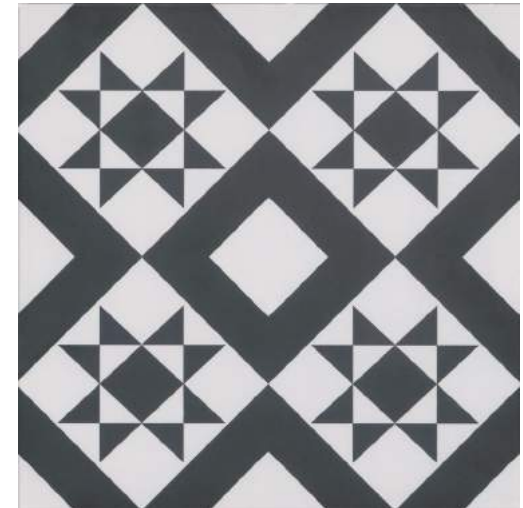

A R Black Geometric

Porcelain non-rectified black and white geometric patterned tiles.
These tiles are suitable for use on wall and floor.

Code	Colour	Finish	Size (cm)	Thickness (mm)	Material	Usage	Faces
GS-D4885	Black	Matt	33x33	8	Porcelain	Wall & Floor	1