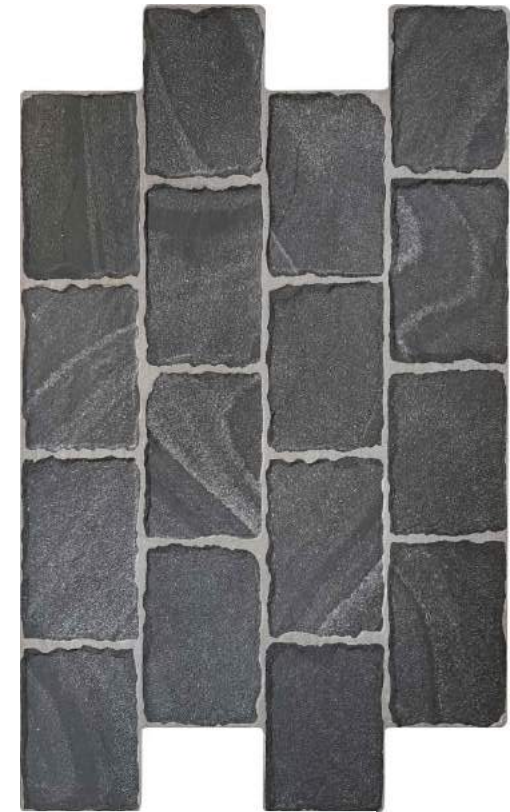

Code	Colour	Finish	Size (cm)	Thickness (mm)	Material	Usage	Faces
OND-ESLAS	Anthracite	Matt	44x66	10	Porcelain	Wall & Floor	8

Esla Cobblestone CLEARANCE

Matt porcelain tiles in a slate cobblestone effect featuring slip-stop technology. Suitable for use on both wall and floor, these natural stone effect tiles can also be used outside when laid on a solid concrete base.