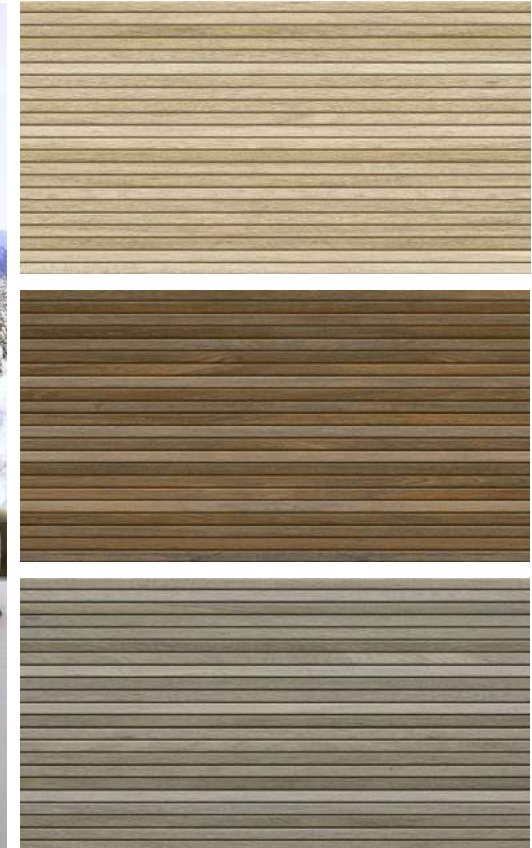

Finlandia

Large format rectified porcelain tiles designed to imitate wooden panelling. Suitable for use on both wall and floor.

Code	Colour	Finish	Size (cm)	Thickness (mm)	Material	Usage	Faces
ARCE60120	Arce	Matt	60x120	10	Porcelain	Wall & Floor	4
NUEZ60120	Nuez	Matt	60x120	10	Porcelain	Wall & Floor	4
ACAC60120	Acacia	Matt	60x120	10	Porcelain	Wall & Floor	4