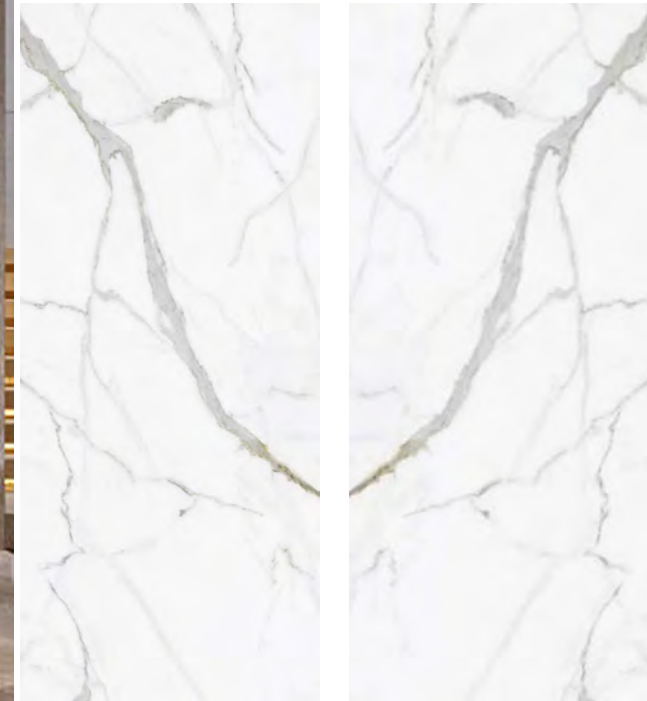

Calacatta Unique Bookmatch

Featuring a crisp-white backdrop intersected by dramatic golden, grey and charcoal veining in a bookmatch style.

Code	Colour	Finish	Size (cm)	Thickness (mm)	Material	Usage	Faces
CALUN120280 A	White	Polished	120x280	6	Porcelain	Wall & Floor	1
CALUN120280 B	White	Polished	120x280	6	Porcelain	Wall & Floor	1