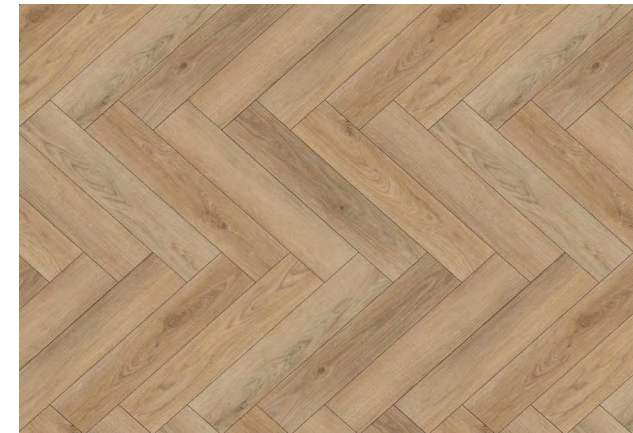

Lesedi

A balanced oak-effect with soft natural tones and refined grain detail.

Code	Colour	Finish	Size (cm)	Thickness (mm)	Material	Usage	Faces
DM302PL	Light Oak	Matt	18.2x122	5	Porcelain	Floor	N/A
DM302HB	Light Oak	Herringbone, Matt	15x75	5	Porcelain	Floor	N/A