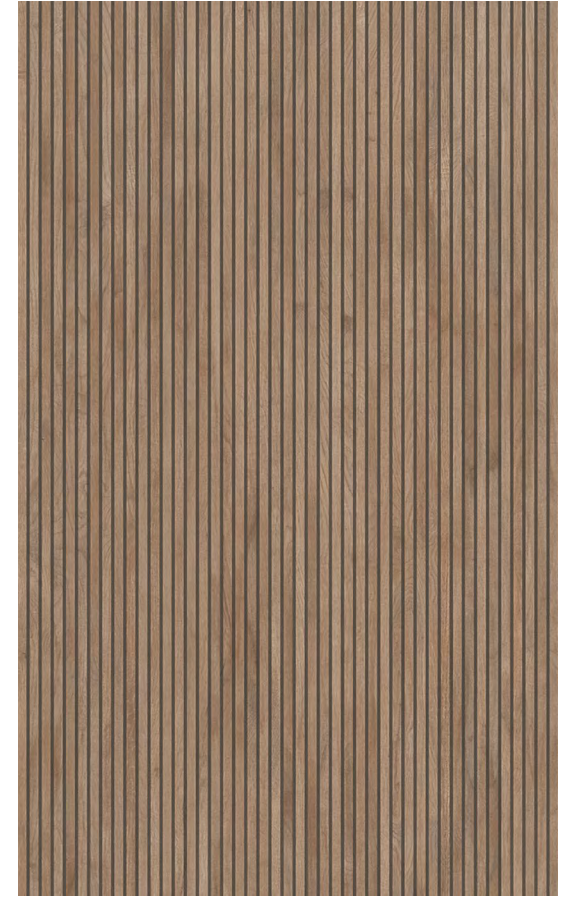

Stripes Vermont Walnut

Natural wood meets refined fluted detailing, bringing warmth, texture, and contemporary elegance to any interior space.

Code	Colour	Finish	Size (cm)	Thickness (mm)	Material	Usage	Faces
STRVER120260	Oak	Matt	120x260	6	Porcelain	Wall & Floor	3