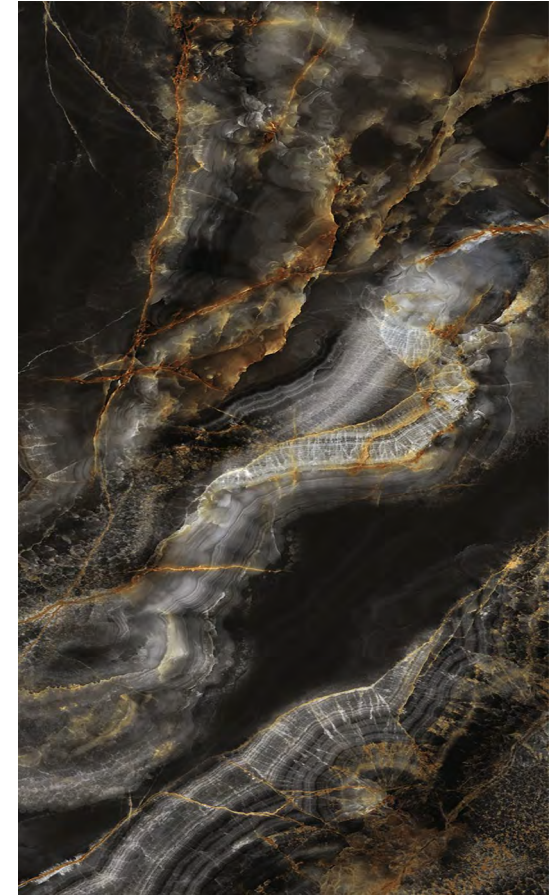

Golden Eye Glitter

Bold black onyx tones with striking golden veining create a dramatic statement of luxury and sophistication.

Code	Colour	Finish	Size (cm)	Thickness (mm)	Material	Usage	Faces
GEYE120280	Black & Gold	Polished	120x280	6	Porcelain	Wall & Floor	3