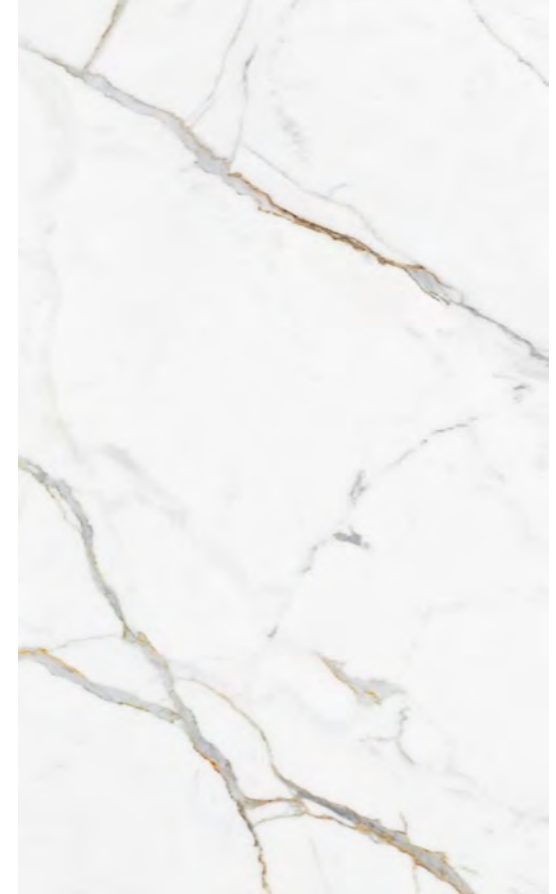

Calacatta Unique

Featuring a crisp-white backdrop intersected by dramatic golden, grey and charcoal veining.

Code	Colour	Finish	Size (cm)	Thickness (mm)	Material	Usage	Faces
CALUN120280	White	Polished	120x280	6	Porcelain	Wall & Floor	4