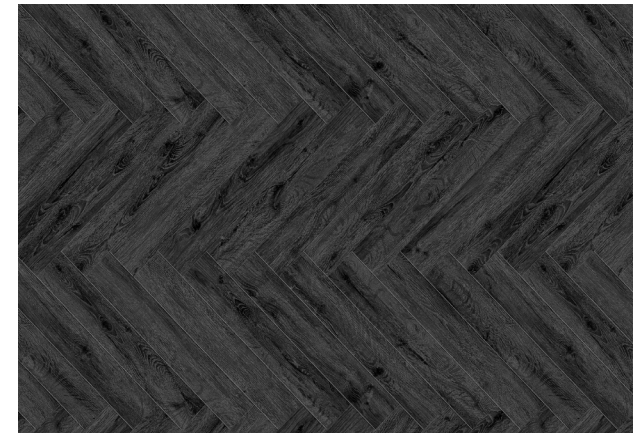

Black Ash

Bold and dramatic, Black Ash brings striking depth to any interior with its sleek, dark black wood-effect finish.

Code	Colour	Finish	Size (cm)	Thickness (mm)	Material	Usage	Faces
OG107PL	Black	Matt	18.2x122	5	Porcelain	Floor	N/A
CI1205HB	Black	Herringbone, Matt	15x75	5	Porcelain	Floor	N/A