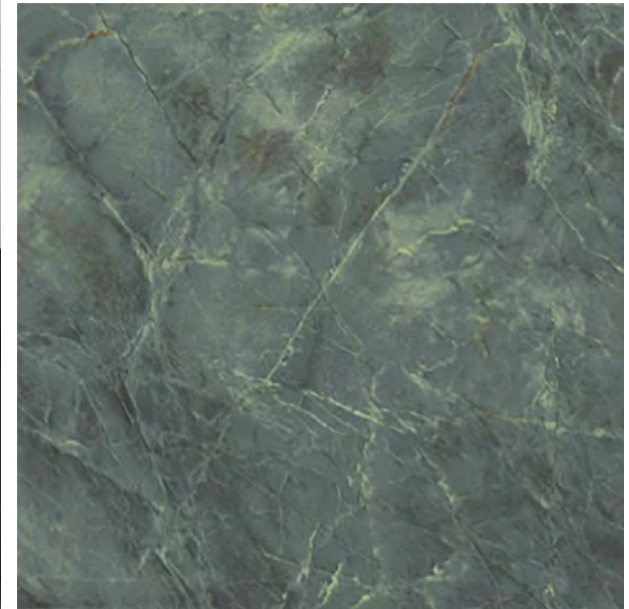

Quarzite Jadore

Luxurious natural stone with its green-bluish body and intricate network of golden-white veining.

Code	Colour	Finish	Size (cm)	Thickness (mm)	Material	Usage	Faces
KB.QUTZJAD120	Green	Rectified, Polished	120x120	8	Porcelain	Wall & Floor	8