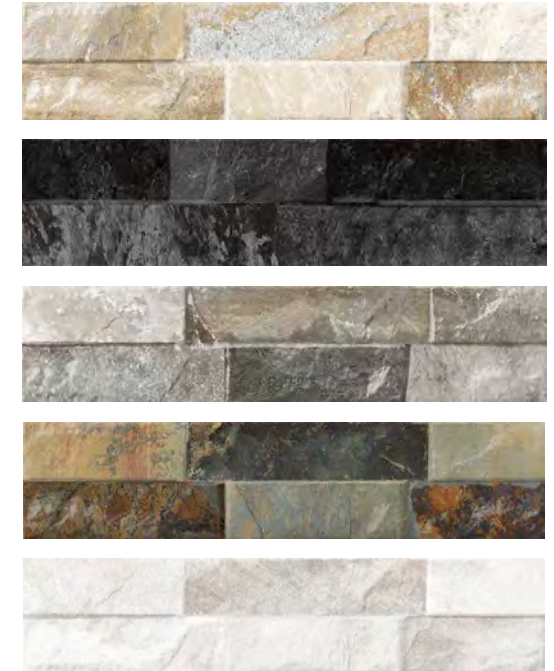

Ordino

A rich fusion of natural stone split face textures and earthy tones – crafted to bring rustic warmth and timeless character.

Code	Colour	Finish	Size (cm)	Thickness (mm)	Material	Usage	Faces
PT14643	Beige	Rectified, Matt Relief	8x44.25	8.5	Porcelain	Wall	24
PT14646	Black	Rectified, Matt Relief	8x44.25	8.5	Porcelain	Wall	24
PT14642	Grey	Rectified, Matt Relief	8x44.25	8.5	Porcelain	Wall	24
PT15502	Rustic	Rectified, Matt Relief	8x44.25	8.5	Porcelain	Wall	24
PT14645	White	Rectified, Matt Relief	8x44.25	8.5	Porcelain	Wall	24