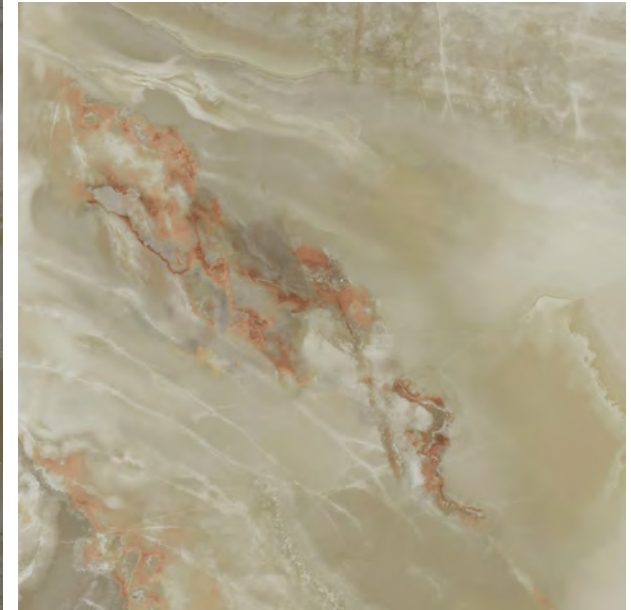

Pesto Verde

A luxurious onyx-inspired tile blending soft earthy tones with striking golden brown veining.

Code	Colour	Finish	Size (cm)	Thickness (mm)	Material	Usage	Faces
G410E14N11	Green	Rectified, Matt	595x595	8	Porcelain	Wall & Floor	5
G354D03N11	Green	Rectified, Polished	60x120	8	Porcelain	Wall & Floor	10