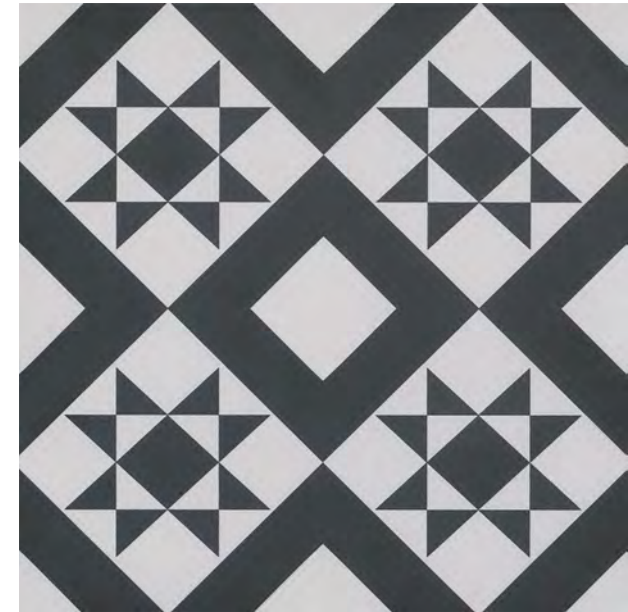

Geometric AR

Bold black-and-white geometry with a modern vintage flair – a statement tile that adds rhythm, contrast and character.

Code	Colour	Finish	Size (cm)	Thickness (mm)	Material	Usage	Faces
GS-D4885	Non-Rectified, Black	Matt	33x33	8	Porcelain	Wall & Floor	1