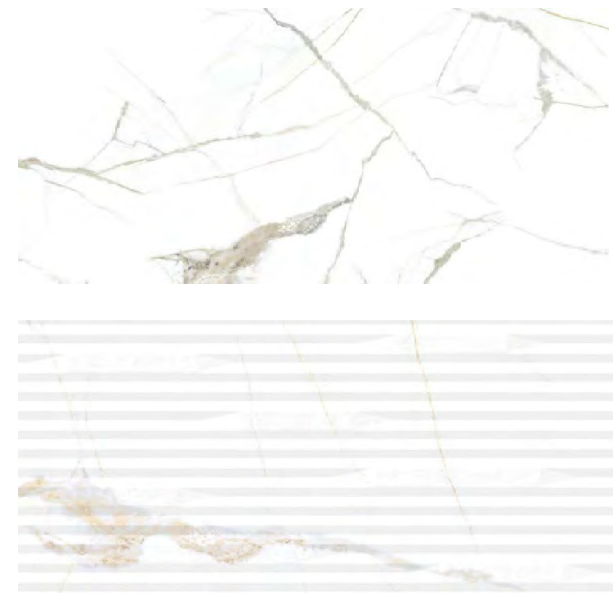

Pamena

Featuring a crisp white base accented with striking grey and warm beige veining, inspired by natural marble.

Code	Colour	Finish	Size (cm)	Thickness (mm)	Material	Usage	Faces
MAS-5139R	White	Rectified, Matt	40x80	9	Ceramic	Wall	12
RM-5129R	White Décor	Rectified, Matt	40x80	9	Ceramic	Wall	12