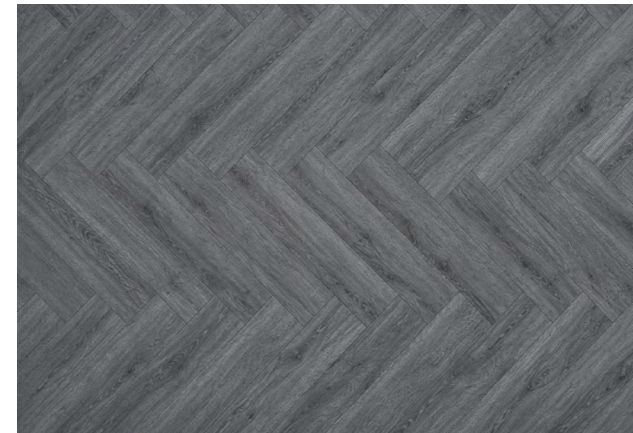

Azure Oak

Cool and contemporary, Azure Oak offers a sleek grey wood effect finish that brings effortless style to any room.

Code	Colour	Finish	Size (cm)	Thickness (mm)	Material	Usage	Faces
CI1201	Grey	Matt	18.2x122	5	Porcelain	Floor	N/A
CI1201HB	Grey	Herringbone, Matt	15x75	5	Porcelain	Floor	N/A