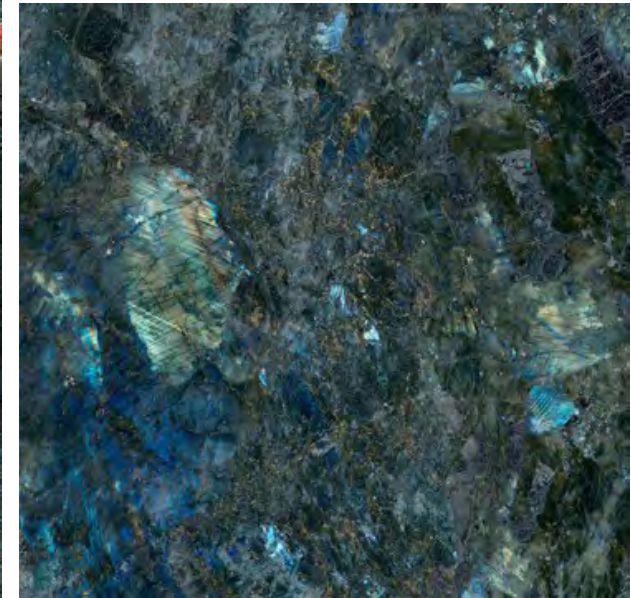

Labradorite

A bold fusion of deep midnight tones and luminous blue crystal effects, inspired by natural labradorite stone.

Code	Colour	Finish	Size (cm)	Thickness (mm)	Material	Usage	Faces
LABBL60120	Blue	Rectified, Polished	60x120	10	Porcelain	Wall & Floor	9
LABBL120120	Blue	Rectified, Polished	120x120	10	Porcelain	Wall & Floor	9