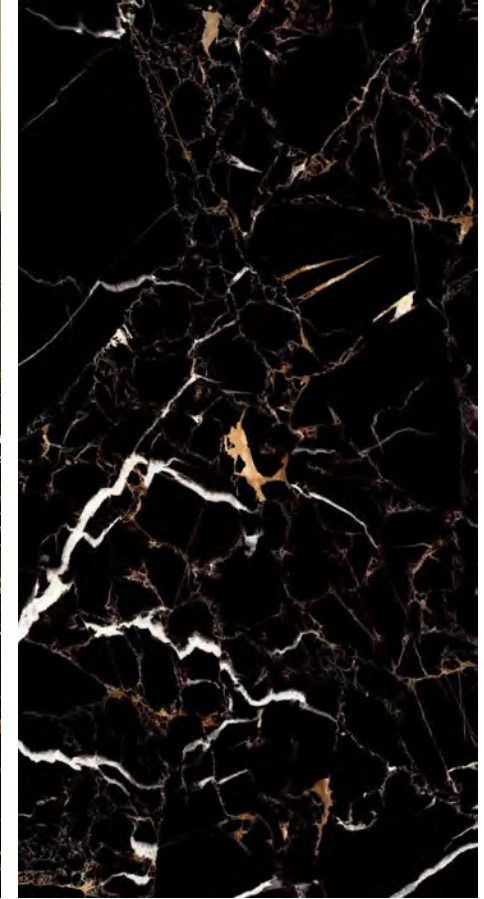

Golden Bordeaux

Featuring a deep black base enriched with white veining and radiant gold accents, creating a marble-inspired statement.

Code	Colour	Finish	Size (cm)	Thickness (mm)	Material	Usage	Faces
QT-GOLDBOR6060	Black & Gold	Rectified, Polished	60x60	8.5	Porcelain	Wall & Floor	8
QT-GOLDBOR60X120	Black & Gold	Rectified, Polished	60x120	8.5	Porcelain	Wall & Floor	8