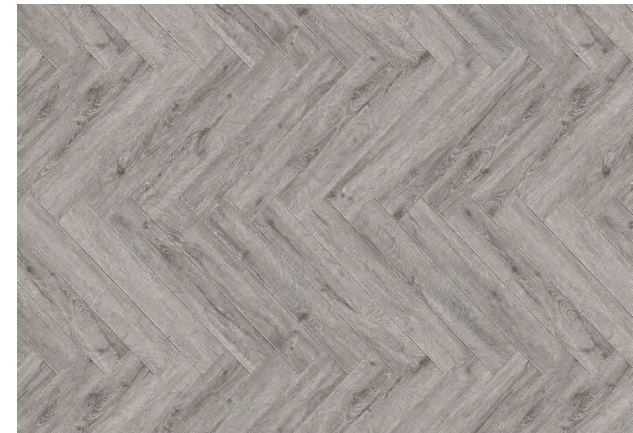

Gran Canaria

Fresh and understated, Gran Canaria brings a soft, light grey wood-effect finish that instantly brightens any interior.

Code	Colour	Finish	Size (cm)	Thickness (mm)	Material	Usage	Faces
CI1202	Grey	Matt	18.2x122	5	Porcelain	Floor	N/A
CI1202HB	Grey	Herringbone, Matt	15x75	5	Porcelain	Floor	N/A